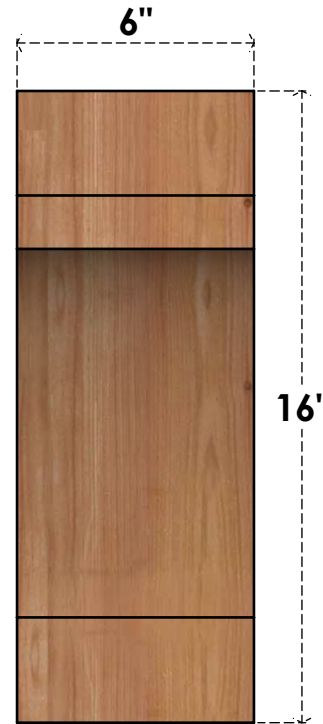

BRC06X12X16MRC00RWR

6"W X 12"D X 16"H MERCED ROUGH SAWN BRACE, WESTERN RED CEDAR

SIDE

FRONT

EKENA MILLWORK
2300 WEST MAIN ST.
CLARKSVILLE, TX 75426
TOLL FREE: 866-607-0453
WWW.EKENAMILLWORK.COM

NOTES

1. INSTALLATION TO BE COMPLETED IN ACCORDANCE WITH MANUFACTURER'S SPECIFICATIONS.
2. DRAWING MAY NOT BE TO SCALE
3. THIS DRAWING IS INTENDED FOR DESIGN AND PLANNING PURPOSES ONLY.
4. ALL INFORMATION CONTAINED HEREIN WAS CURRENT AT THE TIME OF DEVELOPMENT BUT MUST BE REVIEWED AND APPROVED BY THE PRODUCT MANUFACTURER TO BE CONSIDERED ACCURATE.
5. PRODUCTS ARE NOT KILN DRIED. THIS ITEM IS UNIQUE AND WILL CONTAIN THE NATURAL VARIATIONS THAT THE WOOD SPECIES OFFERS. THIS MAY RESULT IN VARIATIONS UP TO 1/4"