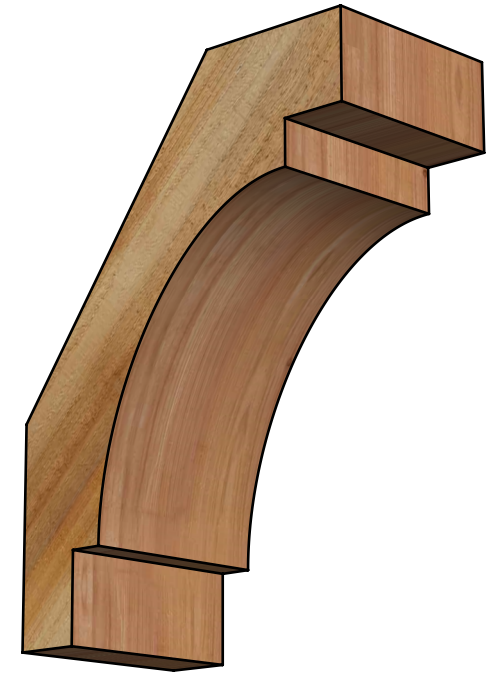

BRC06X12X16MRC00RWR

6"W X 12"D X 16"H MERCED ROUGH SAWN BRACE, WESTERN RED CEDAR

SIDE

FRONT

EKENA MILLWORK
2300 WEST MAIN ST.
CLARKSVILLE, TX 75426
TOLL FREE: 866-607-0453
WWW.EKENAMILLWORK.COM

NOTES

1. INSTALLATION TO BE COMPLETED IN ACCORDANCE WITH MANUFACTURER'S SPECIFICATIONS.
2. DRAWING MAY NOT BE TO SCALE
3. THIS DRAWING IS INTENDED FOR DESIGN AND PLANNING PURPOSES ONLY.
4. ALL INFORMATION CONTAINED HEREIN WAS CURRENT AT THE TIME OF DEVELOPMENT BUT MUST BE REVIEWED AND APPROVED BY THE PRODUCT MANUFACTURER TO BE CONSIDERED ACCURATE.
5. PRODUCTS ARE NOT KILN DRIED. THIS ITEM IS UNIQUE AND WILL CONTAIN THE NATURAL VARIATIONS THAT THE WOOD SPECIES OFFERS. THIS MAY RESULT IN VARIATIONS UP TO 1/4"