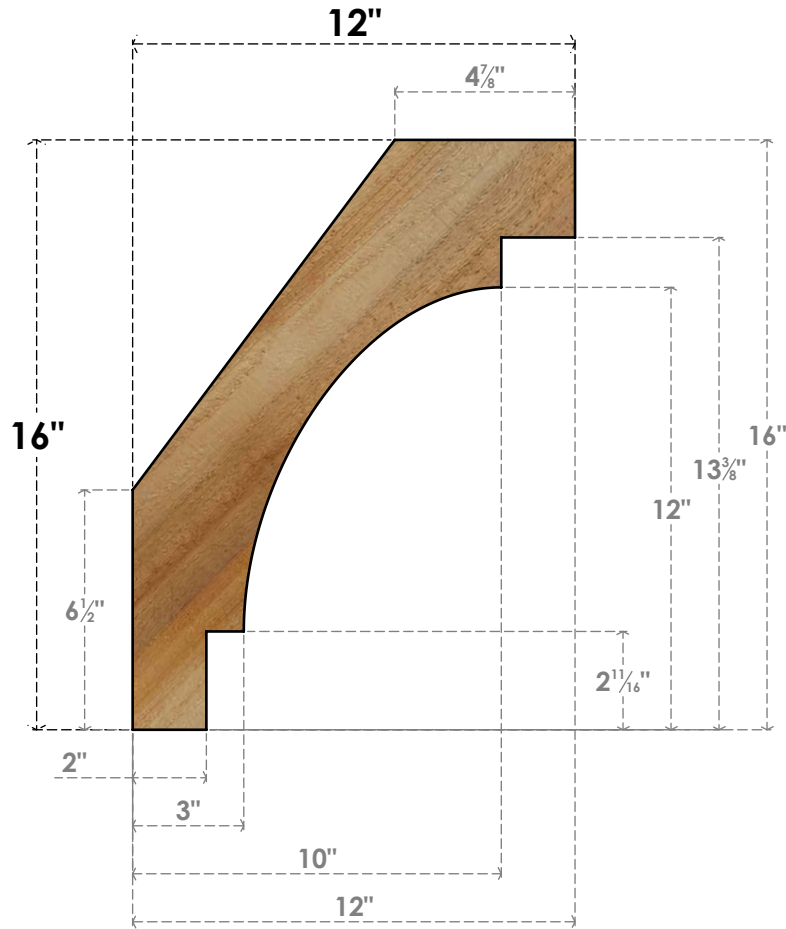

BRC06X12X16MRC00RWR

6"W X 12"D X 16"H MERCED ROUGH SAWN BRACE, WESTERN RED CEDAR

SIDE

FRONT

EKENA MILLWORK
2300 WEST MAIN ST.
CLARKSVILLE, TX 75426
TOLL FREE: 866-607-0453
WWW.EKENAMILLWORK.COM

NOTES

1. INSTALLATION TO BE COMPLETED IN ACCORDANCE WITH MANUFACTURER'S SPECIFICATIONS.
2. DRAWING MAY NOT BE TO SCALE
3. THIS DRAWING IS INTENDED FOR DESIGN AND PLANNING PURPOSES ONLY.
4. ALL INFORMATION CONTAINED HEREIN WAS CURRENT AT THE TIME OF DEVELOPMENT BUT MUST BE REVIEWED AND APPROVED BY THE PRODUCT MANUFACTURER TO BE CONSIDERED ACCURATE.
5. PRODUCTS ARE NOT KILN DRIED. THIS ITEM IS UNIQUE AND WILL CONTAIN THE NATURAL VARIATIONS THAT THE WOOD SPECIES OFFERS. THIS MAY RESULT IN VARIATIONS UP TO 1/4"